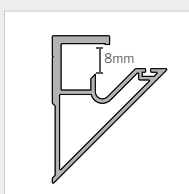

information

il nostro consiglio: provate ripiano anche in combinazione con scaffali in altri materiali come legno o pietra.

unser tip: probieren sie ripiano in gleicher abmessung aber mit anderen materialien wie holz oder stein.

our tip: try ripiano in same size but with other materials such as wood or stone.