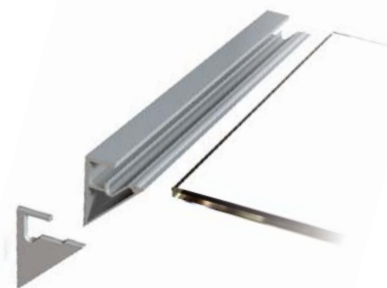

**EN** noble design for every ambience in shops, offices, hotels or homes: wall mount the ripiano rail and simply attach the tempered glass shelves. the special design of the glass edges creates brilliant light effects. also with shelves in other materials ripiano is a real looker.

profilo in alluminio anodizzato color argento, materiale per il montaggio incluso

*silber eloxiertes aluminium profil, inkl. montagematerial*

**silver anodized aluminium profile, incl. mounting material**

vetro temperato di sicurezza, con angoli molati, logo in serigrafia

*temperiertes sicherheitsglas mit facettenschliff, siebdruck logo*

**tempered glass with faceted edges, silk screen printed brand**

pratici tappi laterali per i vostri binari ripiano: set con due tappi in colore grigio chiaro

*praktische abdeckkappen für ihre ripiano rails: set mit zwei endkappen aus lichtgrauem kunststoff*

**convenient covering caps for your ripiano rails: set with two end caps made of light grey synthetics printed brand**