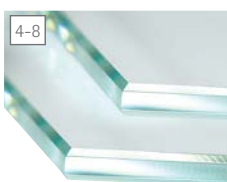

vetro temperato di sicurezza, con angoli molati, logo in serigrafia

temperiertes sicherheitsglas mit facettenschliff, siebdruck logo

tempered glass with faceted edges, silk screen printed brand