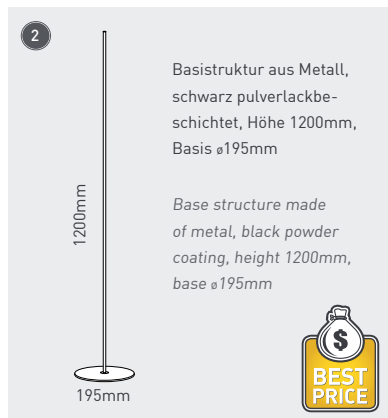

*Convenient free standing floor display with telescopic bar for stageless regulating height and a double side poster pocket made from glassgreen acrylic. Screw on the base, set up the telescopic bar to the required height and fill the pocket with your information. And here you go with your flippy as guidepost or information display*

Postertasche Stopquick, Acryl Glasgrün, DIN A4, beidseitig, einfacher Austausch dank Magnetverschluss.

*Glassgreen acrylic poster pocket stopquick, din A4, double side, easy exchange thanks to the magnetic lock.*

Basistruktur aus Metall, schwarz pulverlackbeschichtet, Höhe 1200mm, Basis ø195mm

*Base structure made of metal, black powder coating, height 1200mm, base ø195mm*

Einschubtasche aus PETG, DIN A4, DIN A5 oder DIN A6.